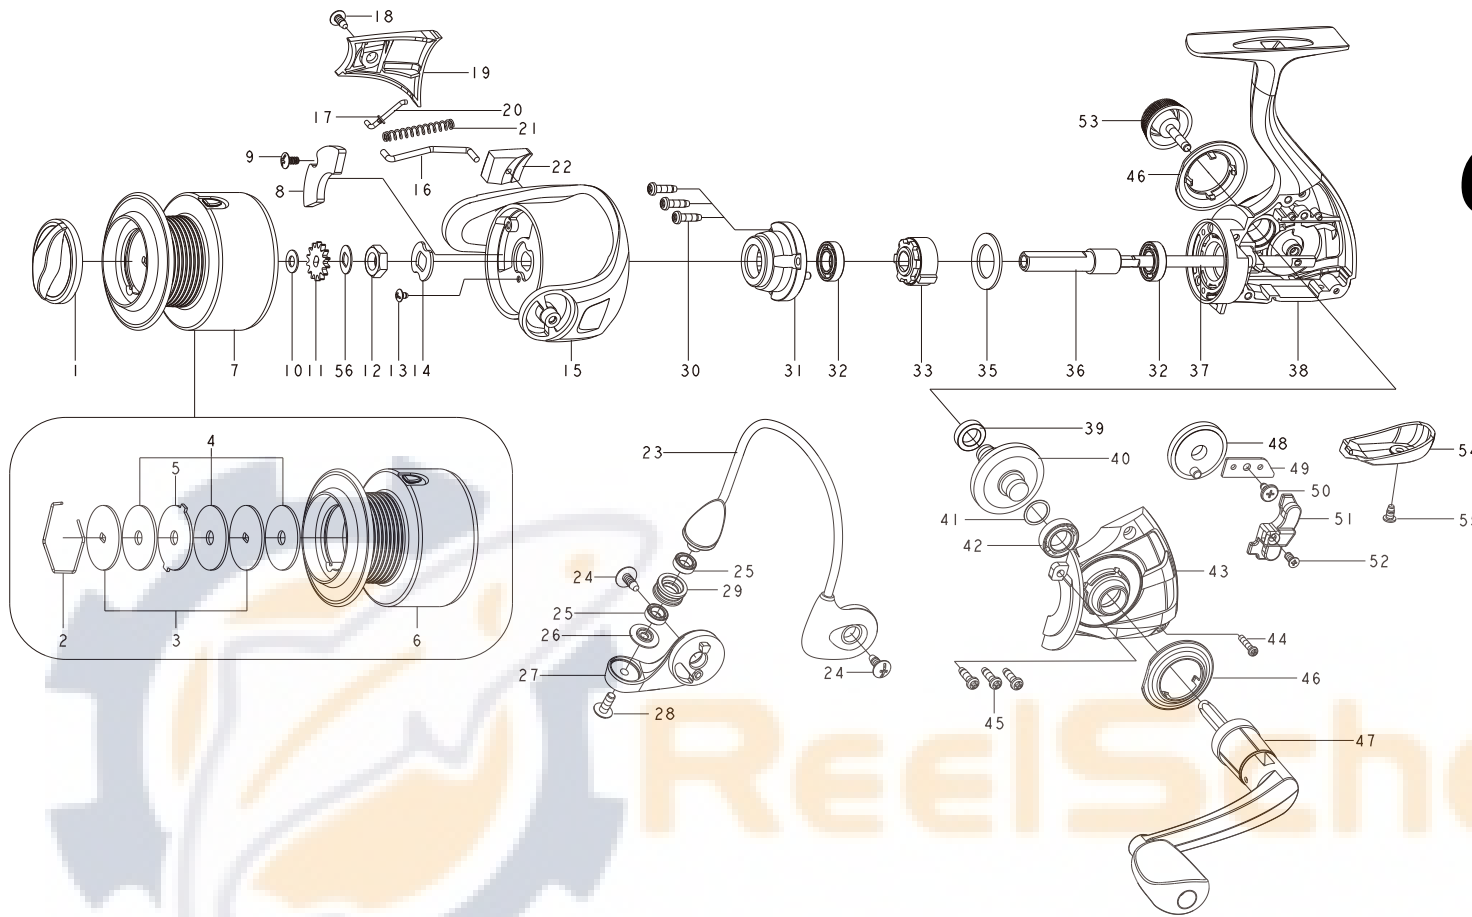

Shakespeare®

Model GX235

SKP-SP-GX235-00

ReelSchematic

ITEM	DESCRIPTION	SAP #	ITEM	DESCRIPTION	SAP #	ITEM	DESCRIPTION	SAP #	ITEM	DESCRIPTION	SAP #
1	DRAG KNOB ASSY	1320843	15	ROTOR	1320847	29	LINE ROLLER	1320781	43	BODY COVER	1320856
2	RETAINER RING	1264890	16	TRIP PLUNGER	1320848	30	SCREW	1260089	44	SCREW	1260089
3	KEY WASHER	1260104	17	WASHER	1320773	31	ONE-WAY CLUTCH COVER	1320824	45	SCREW	1260089
4	DRAG WASHER	1260105	18	SCREW	1320770	32	BALL BEARING	1320825	46	DECORATIVE COVER	1320835
5	EARED WASHER	1260045	19	ROTOR COVER	1320849	33	ONE-WAY CLUTCH SUB-ASSY	1320826	47	HANDLE	1320857
6	SPOOL SUB-ASSY	1320844	20	BAIL ARM GUIDE	1320769	35	WASHER	1320827	48	O/S GEAR	1260093
7	SPOOL ASSEMBLY	1320845	21	BAIL SPRING	1320850	36	PINION GEAR	1320829	49	SLIDE FIXING SHEET	1320858
8	COUNTER BALANCE(A)	1320846	22	COUNTER BALANCE(B)	1320851	37	MAIN SHAFT	1320853	50	SCREW	1260122
9	SCREW	1320777	23	BAIL ASSY	1320852	38	BODY ASSY	1320854	51	SLIDER	1260092
10	CLICKER GEAR WASHER	1260050	24	SCREW	1320777	39	BALL BEARING	1320832	52	SCREW	1320811
11	CLICKER GEAR	1260083	25	LINE ROLLER BUSHING	1320780	40	DRIVE GEAR	1260085	53	HANDLE SCREW CAP	1320859
12	NUT	1260123	26	LINE ROLLER WASHER	1264901	41	SPACE WASHER	1320793	54	REAR COVER	1320860
13	SCREW	1320815	27	BAIL ARM	1320823	42	BALL BEARING	1320855	55	SCREW	1320802
14	WASHER	1287004	28	SCREW	1320779				56	WASHER	1292068